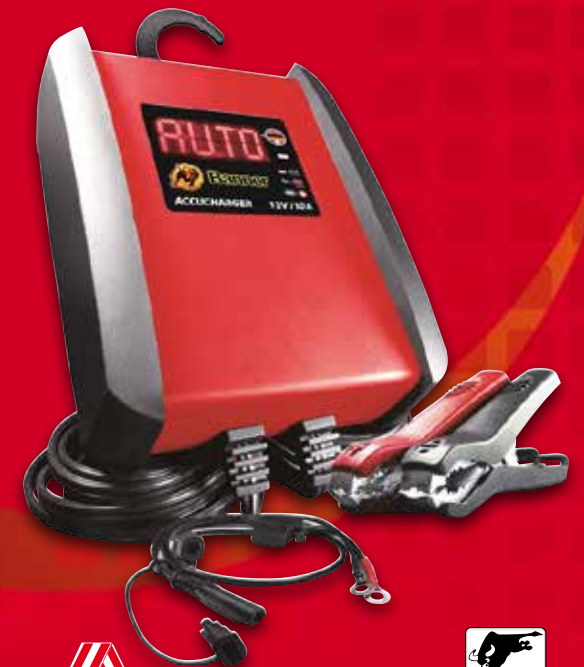

Fortunately, this problem can be solved through equalisation charging at regular intervals and, in the case of seasonally operated vehicles, charge retention using a Banner ACCUCHARGER. These intelligent devices employ the latest microprocessor-controlled technology with multi-stage charging programs for optimum battery care, maximum safety and absolute operational simplicity.

LEADING COMPANIES OF AUSTRIA

THE POWER COMPANY

FULLY CHARGED!

Banner ACCUCHARGERS FOR BATTERY CHARGING AND CHARGE RETENTION.

An optimally charged starter battery ensures smooth starting throughout the year and prolongs battery service life. Using a Banner ACCUCHARGER, you can power up any starter battery easily, fully automatically and safely.